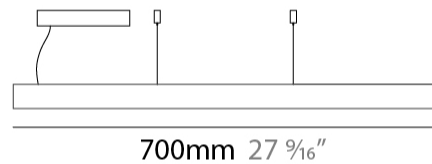

LED40 SUSPENSION

D71003-

base number
Color   Temperature   Finish   Options

1. To build a product code in our configurator select the specify button on the base model # product page
2. To build a manual product code on this datasheet choose from the options listed below in blue font and add the suffix to the base model #

GENERAL

Series: Woodlin
Subseries: LED40
Brand: Tunto
Division: Design
Mounting Type: Suspension
Mounting Location: Ceiling
Subcategory: Pendant

PHYSICAL

Shape: Rectangle
Length (mm): 700
Length (in): 27 ⁹/₁₆
Width (mm): 400
Width (in): 15 ³/₄
Height (mm): 40
Height (in): 1 ⁹/₁₆
Max. Overall Height (mm): 2040
Max. Overall Height (in): 80 ⁵/₁₆
Light Distribution: Direct
Diffuser: Opal
Fixture Finish: [WAL / ASH / OAK / BLK / WHI](#)
Fixture Material: Wood

ELECTRICAL

Lamp Type: LED
Input Wattage (W): 16
Total Output Wattage (W): 12.7
Dimming: Tri-Mode (Non-Dimming and Phase Dimming (120Vac only) and 0-10V Dimming)
Driver Included: Yes
Driver Location: Integrated
Driver Type: Constant Current - Universal
Driver Class: Class 2
Input Voltage (V): 120 - 277
Constant Current (MA): 700

LED

Color Temperature (°K): [2700 / 3000 / 4000](#)
Max. Delivered Lumen (lm): 960
CRI: >93 CRI
Lamp Life (hrs): 50000

OPTICAL

RATINGS AND CERTIFICATIONS

Certified By: Certified for North American Standards
IP rating: IP20

40mm 1 ⁹/₁₆\"/>

Direct