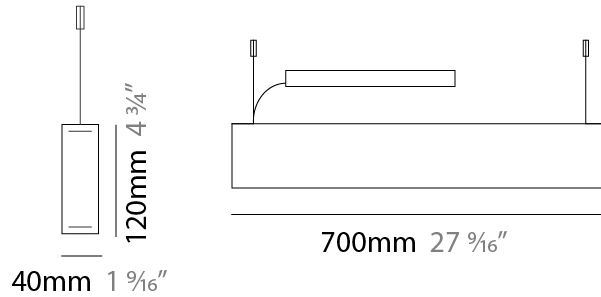

PROJECT
TYPE
SPECIFIER
QUANTITY
DATE

LED120 SUSPENSION

D71023-

base number
Color   Finish
Temperature   Options

1. To build a product code in our configurator select the specify button on the base model # product page
2. To build a manual product code on this datasheet choose from the options listed below in blue font and add the suffix to the base model #

GENERAL

Series: Woodlin
Subseries: LED120
Brand: Tunto
Division: Design
Mounting Type: Suspension
Mounting Location: Ceiling
Subcategory: Pendant

PHYSICAL

Shape: Rectangle
Length (mm): 700
Length (in): 27 ⁹/₁₆
Width (mm): 40
Width (in): 1 ⁹/₁₆
Height (mm): 120
Height (in): 4 ³/₄
Max. Overall Height (mm): 2120
Max. Overall Height (in): 83 ⁷/₁₆
Light Distribution: Direct / Indirect
Diffuser: Opal
Fixture Finish: [WAL / ASH / OAK / BLK / WHI](#)
Fixture Material: Wood
Cable Details: 2000mm / 78 3/4"

ELECTRICAL

Lamp Type: LED
Input Wattage (W): 32
Total Output Wattage (W): 25.3
Dimming: Tri-Mode (Non-Dimming and Phase Dimming (120Vac only) and 0-10V Dimming)
Driver Included: Yes
Driver Location: Integrated
Driver Type: Constant Current - Universal
Driver Class: Class 2
Input Voltage (V): 120 - 277
Constant Current (MA): 700

LED

Color Temperature (°K): [2700 / 3000 / 4000](#)
Max. Delivered Lumen (lm): 1500
CRI: >93 CRI
Lamp Life (hrs): 50000

OPTICAL

RATINGS AND CERTIFICATIONS

Certified By: Certified for North American Standards
IP rating: IP20