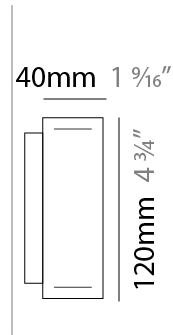

LED120 SURFACE

D73029-

base number
Color   Finish
Temperature   Options

1. To build a product code in our configurator select the specify button on the base model # product page
2. To build a manual product code on this datasheet choose from the options listed below in blue font and add the suffix to the base model #

GENERAL

Series: Woodlin
Subseries: LED120
Brand: Tunto
Division: Design
Mounting Type: Surface
Mounting Location: Wall
Subcategory: Sconce

PHYSICAL

Shape: Rectangle
Length (mm): 700
Length (in): 27 ⁹/₁₆
Width (mm): 40
Width (in): 1 ⁹/₁₆
Height (mm): 120
Height (in): 4 ³/₄
Extension (mm): 40
Extension (in): 1 ⁹/₁₆
Light Distribution: Direct / Indirect
Diffuser: Opal
Fixture Finish: [WAL / ASH / OAK / BLK / WHI](#)
Fixture Material: Wood

ELECTRICAL

Lamp Type: LED
Input Wattage (W): 31
Total Output Wattage (W): 25.3
Dimming: Tri-Mode (Non-Dimming and Phase Dimming (120Vac only) and 0-10V Dimming)
Driver Included: Yes
Driver Location: Remote
Driver Type: Constant Current - Universal
Driver Class: Class 2
Housing: ENCP3
Input Voltage (V): 120 - 277
Constant Current (MA): 700

LED

Color Temperature (°K): [2700 / 3000 / 4000](#)
Max. Delivered Lumen (lm): 1500
CRI: >93 CRI
Lamp Life (hrs): 50000

OPTICAL

RATINGS AND CERTIFICATIONS

Certified By: Certified for North American Standards
IP rating: IP20

PROJECT	_____
TYPE	_____
SPECIFIER	_____
QUANTITY	_____
DATE	_____

700mm 27 ⁹/₁₆"

Indirect